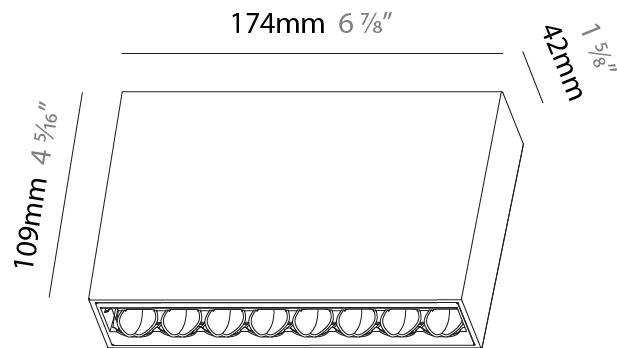

GENERAL

Series: Magiq Hollow Wallwash
Subseries: Magiq Hollow Wallwash
Partner: Prolicht
Division: Architectural
Installation: Surface
Product Type: Wallwash
Mounting Location: Ceiling
Light Distribution: Direct

PHYSICAL

Shape: Rectangle
Length (mm): 174
Length (in): 6 ⁷/₈
Width (mm): 42
Width (in): 1 ⁵/₈
Height (mm): 109
Height (in): 4 ⁵/₁₆

Fixture Finish: SSR / BKV / CWI / CRY / HAB / UFT / ITA / RUA / FTG / MYG / LOD / PUS / FRO / FUP / KIA / POP / BLS / SPG / MEY / GOH / CHC / COM / ABZ / JAG / OBR / MOS / ROR

Holder Finish: WHI / BLK
Accent Finish: SSR / BKV / CWI / CRY / HAB / LAG / UFT / ITA / RUA / RUR / MIC / FTG / MYG / TWT / LOD / PUS / FRO / FUP / KIA / POP / BLS / SPG / MEY / GOH / GUM / CHC / COM / ABZ / JAG
Fixture Material: Aluminum Die Cast

ELECTRICAL

Lamp Type: LED (Zhaga Standard)
Input Wattage (W): 19
Total Output Wattage (W): 17.3
Dimming: Tri-Mode (Non-Dimming and Phase Dimming (120Vac only) and 0-10V Dimming)
Driver Included: Yes
Driver Location: Integrated
Driver Type: Constant Current - Universal
Driver Class: Class 1
Input Voltage (V): 120 - 277
Constant Current (MA): 700mA

LED

Number of LEDs: 4
Color Temperature (°K): 2700 / 3000 / 3500 / 4000
Max. Delivered Lumen (lm): 1270 / 1270 / 1513 / 1544
Nominal Lumen (lm): 1492 / 1492 / 1778 / 1814
CRI: >90 CRI
Efficiency (%): 80
Lamp Life (hrs): 50000

OPTICAL

Adjustability: Fixed

RATINGS AND CERTIFICATIONS

Certified By: Certified for North American Standards
IP rating: IP20